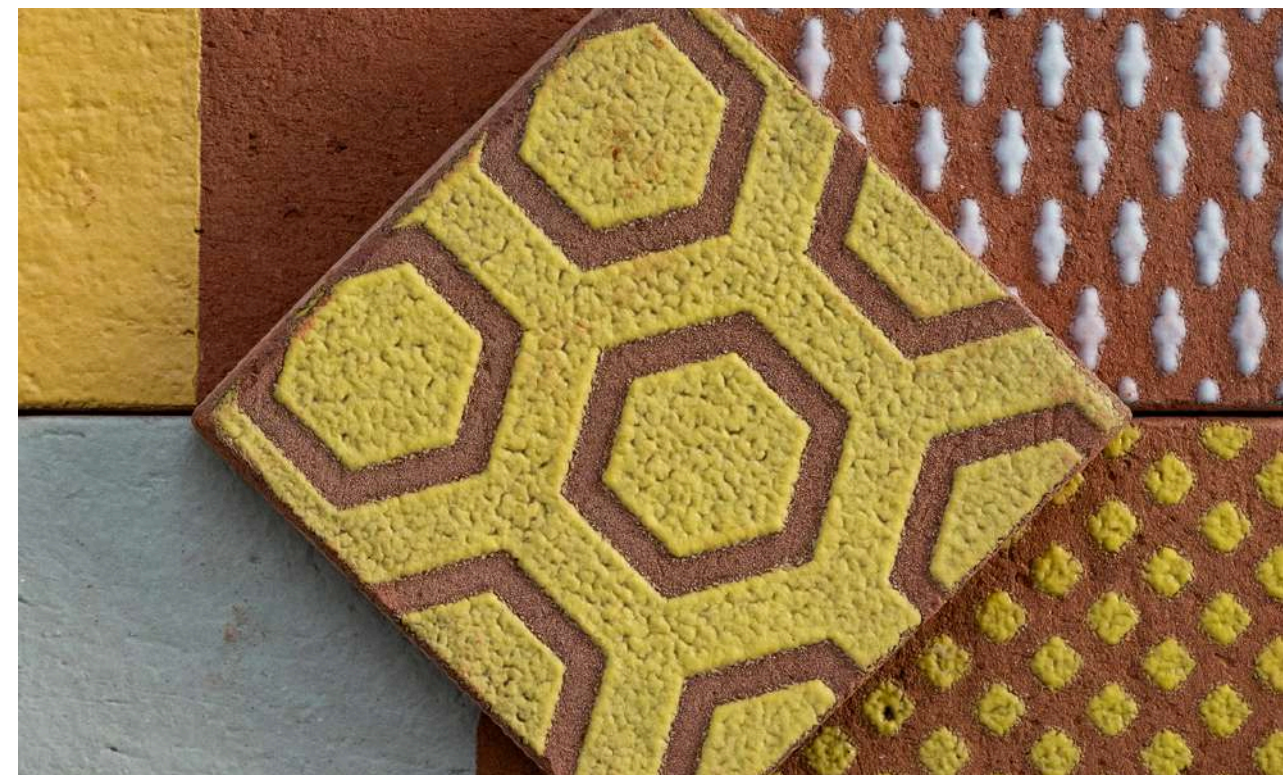

Pietracolata

Company

Products

Collection

Contact

DISCOVER THE ENTIRE COLLECTION AND AVAILABLE PRODUCTS
ON ALMA LONDON, PIETRACOLATA OFFICIAL PARTNER

info@alma-london.com