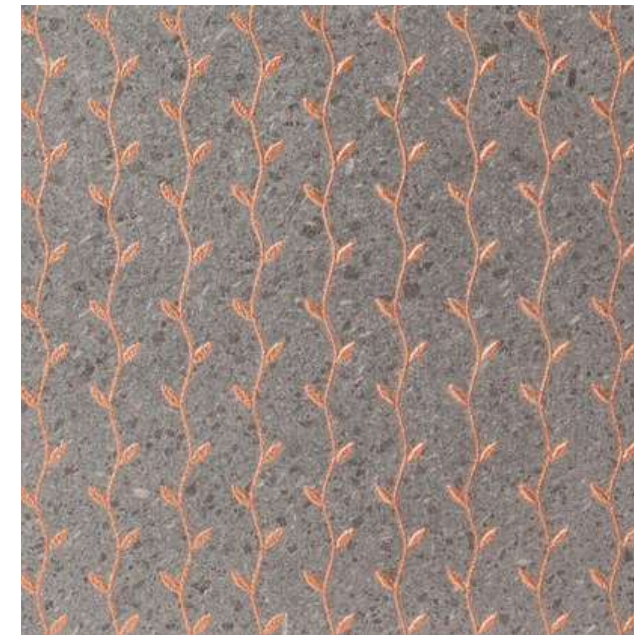

[Discover products](#)

TOP AND COATING

Top and cladding in screen-printed lava stone

Screen-printed lava stone surfaces deliver exceptional quality and uniqueness, with each piece showcasing its distinct color variation. Pietracolata claddings blend aesthetics with durability, making them ideal for **kitchens, bathrooms, and living** spaces. The top surfaces are functional and easy to maintain but also versatile, adapting to a wide range of applications.