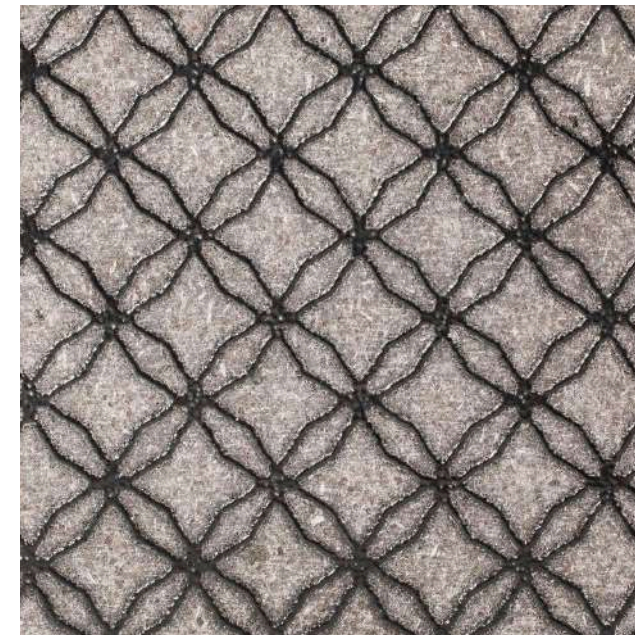

[Discover products](#)

TOP AND COATING

Top and cladding in screen-printed lava stone

Screen-printed lava stone surfaces deliver exceptional quality and uniqueness, with each piece showcasing its distinct color variation. Pietracolata claddings blend aesthetics with durability, making them ideal for **kitchens, bathrooms, and living** spaces. The top surfaces are functional and easy to maintain but also versatile, adapting to a wide range of applications.