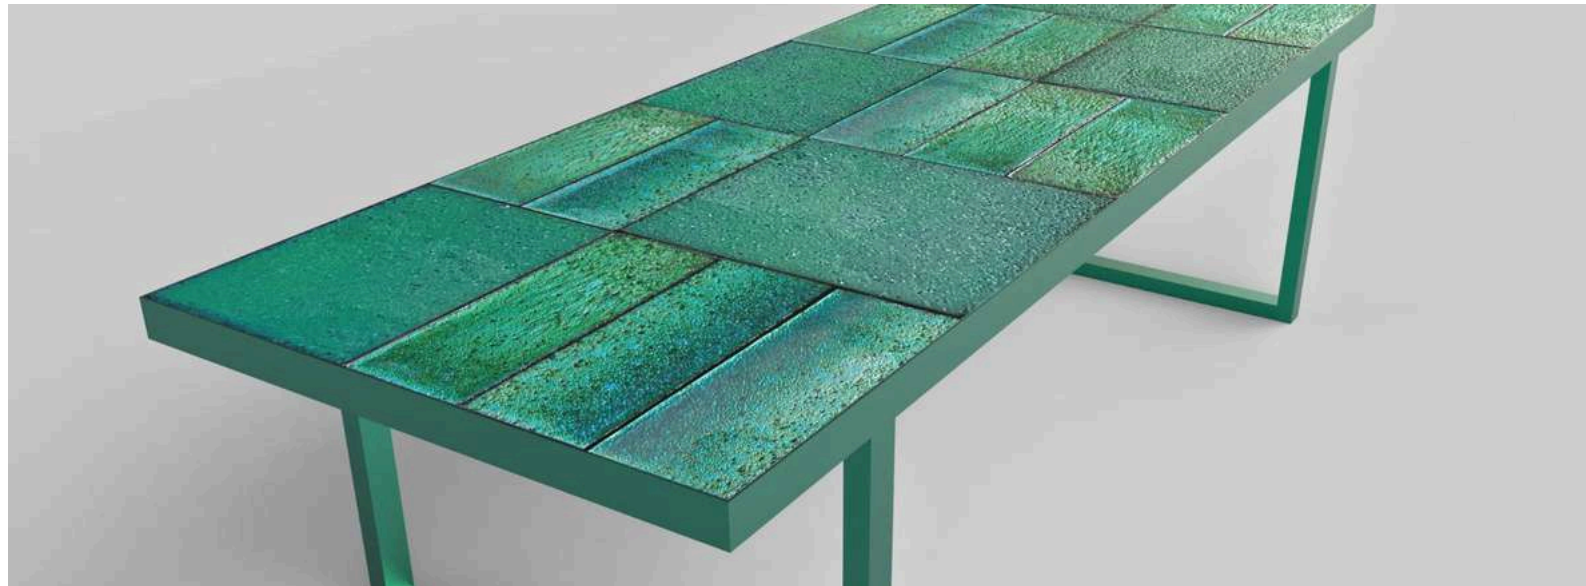

PIETRACOLATA LAVA-STONE

A SICILIAN DREAM

In 2013, an entrepreneur and an architect came together with a shared vision: to harness the potential of lava stone and transform it into **bespoke**, unique **products**. Combining technical expertise with artistic creativity, they launched an ambitious project to sculpt, screen print, and integrate **lava stone** with various materials, fusing surfaces and volumes shaped by cooled magma. The outcome was **Pietracolata**, an innovative concept that redefines materiality and living, offering a distinctive experience designed for the home.

[Discover products](#)

TOP AND COATING

Top and cladding in screen-printed lava stone

Screen-printed lava stone surfaces deliver exceptional quality and uniqueness, with each piece showcasing its distinct color variation. Pietracolata claddings blend aesthetics with durability, making them ideal for **kitchens, bathrooms, and living** spaces. The top surfaces are functional and easy to maintain but also versatile, adapting to a wide range of applications.

TABLES

Tables play a key role in the home, enhancing **functionality** and **aesthetic** appeal while adding a unique character to each space. We provide solutions in various shapes, sizes, and materials to elevate any environment with style. The Pietracolata table is a perfect balance between clean lines and creative expression, embodying the essence of its geographical origins.

FUCINA

Inspired by the word "Fucina," meaning "forge," this collection of artisanal lava stone **tableware accessories** embodies the spirit of craftsmanship. These products serve as a tribute to the forged creations of the mythological figure Hephaestus, showcasing the raw, natural beauty of the material.