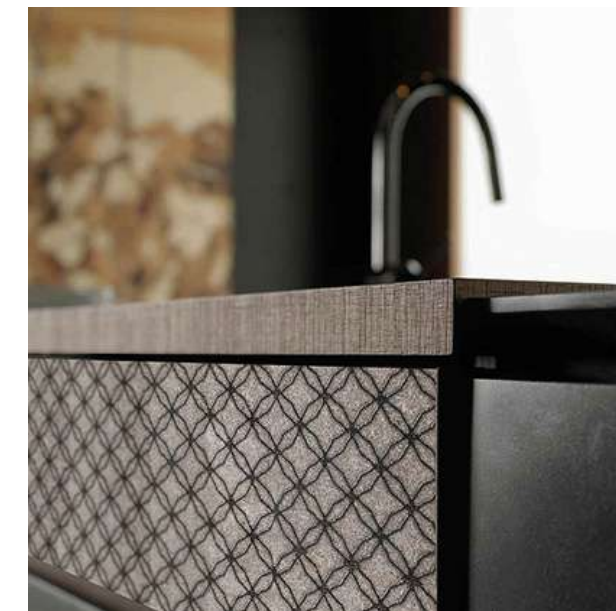

[Discover products](#)

TOP AND COATING

Top and cladding in screen-printed lava stone

Screen-printed lava stone surfaces deliver exceptional quality and uniqueness, with each piece showcasing its distinct color variation. Pietracolata claddings blend aesthetics with durability, making them ideal for **kitchens, bathrooms, and living** spaces. The top surfaces are functional and easy to maintain but also versatile, adapting to a wide range of applications.

FUCINA

Inspired by the word "Fucina," meaning "forge," this collection of artisanal lava stone **tableware accessories** embodies the spirit of craftsmanship. These products serve as a tribute to the forged creations of the mythological figure Hephaestus, showcasing the raw, natural beauty of the material.