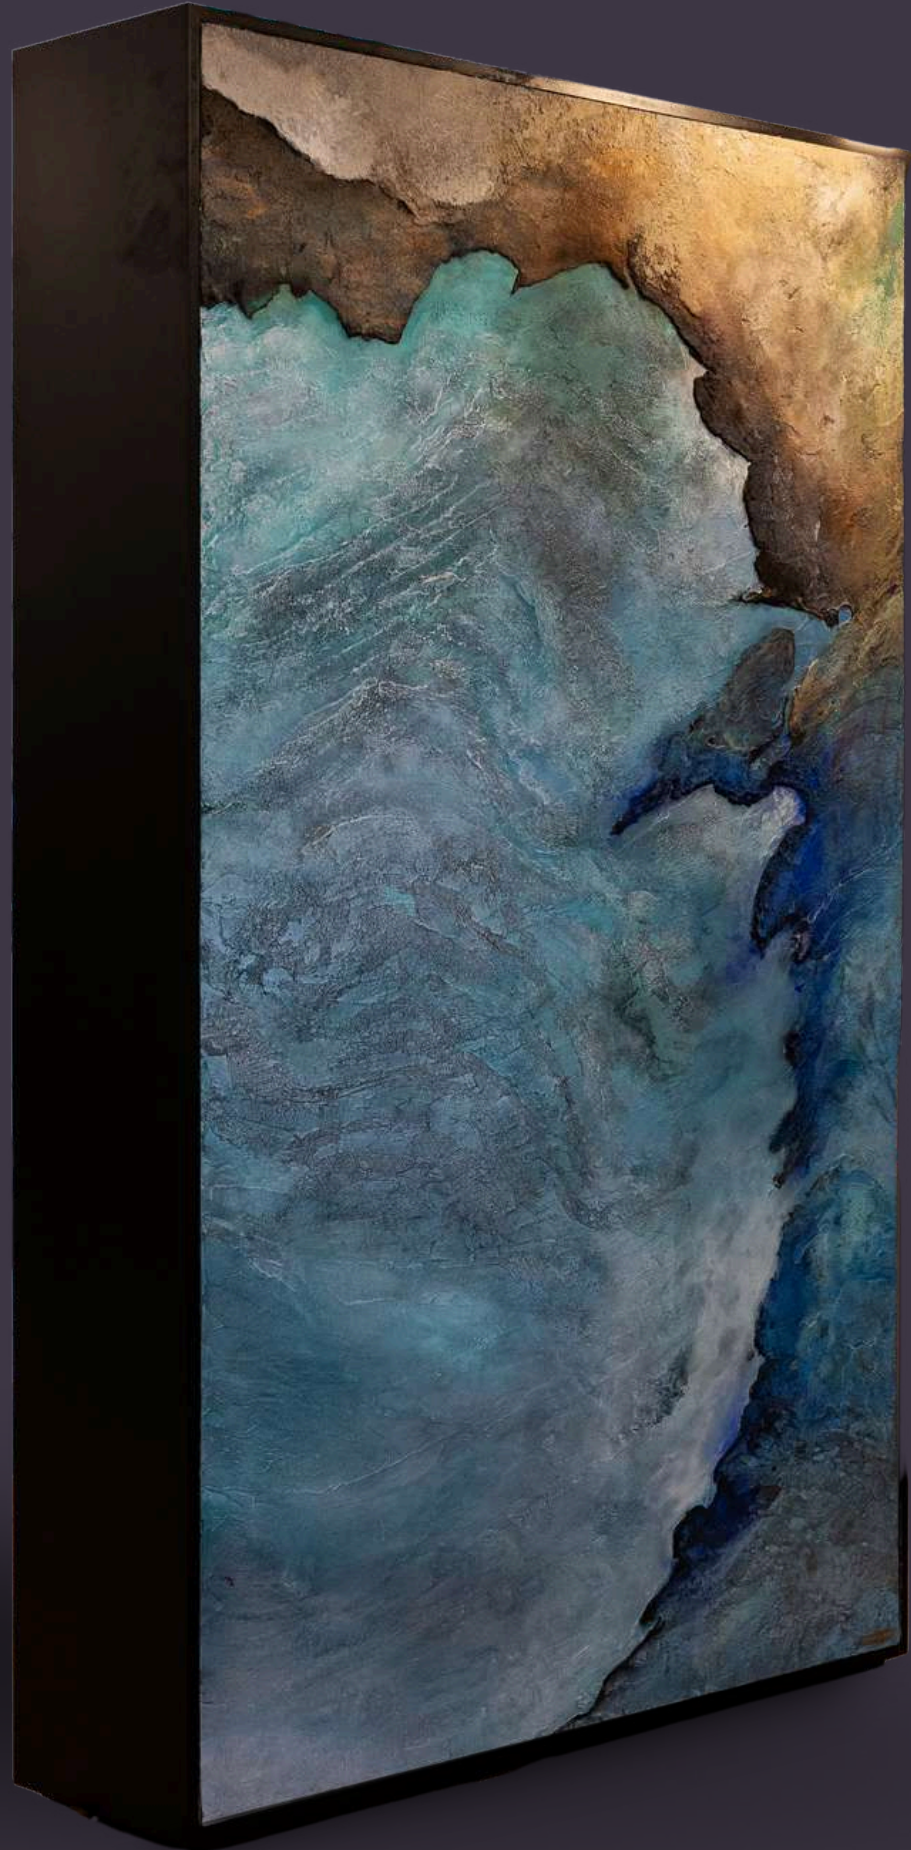

***Aeolian***

***Metal Collection***

***Abstract Universe***

 **Alma** LONDON is Hybrid & Icon® official dealer