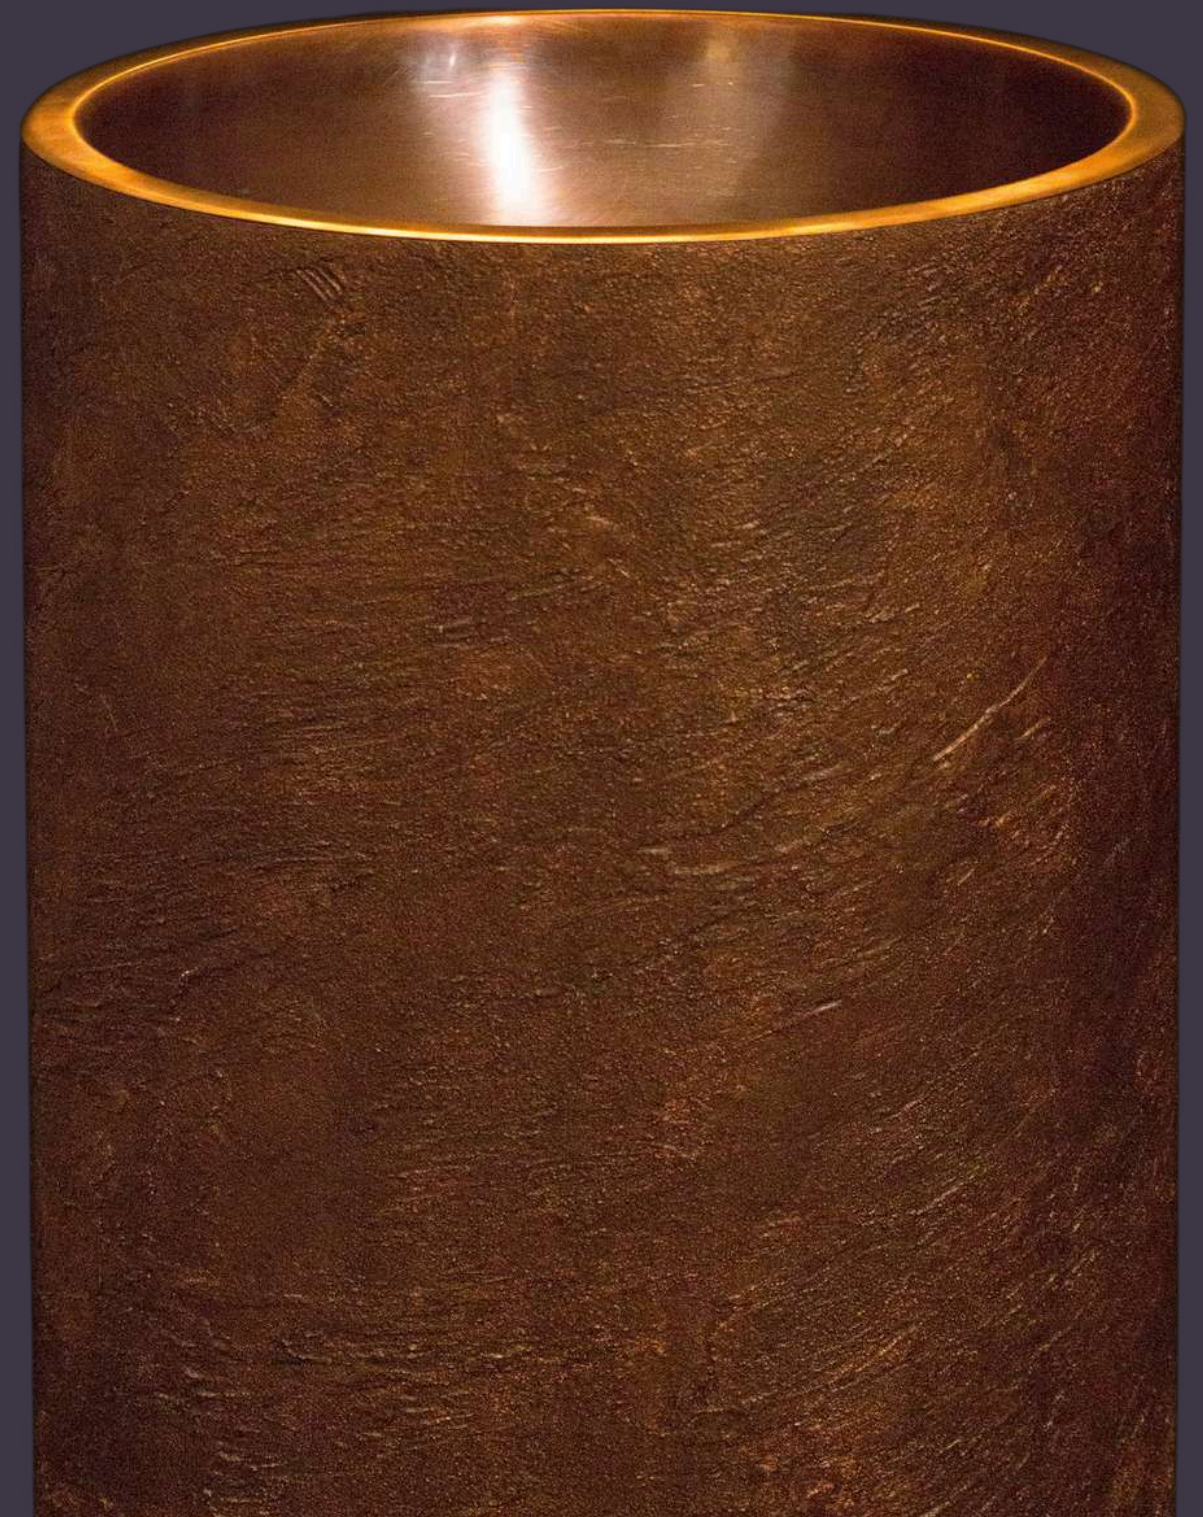

Hybrid & Icon®

DESIGN COLLECTION

Alma LONDON is Hybrid & Icon® official dealer