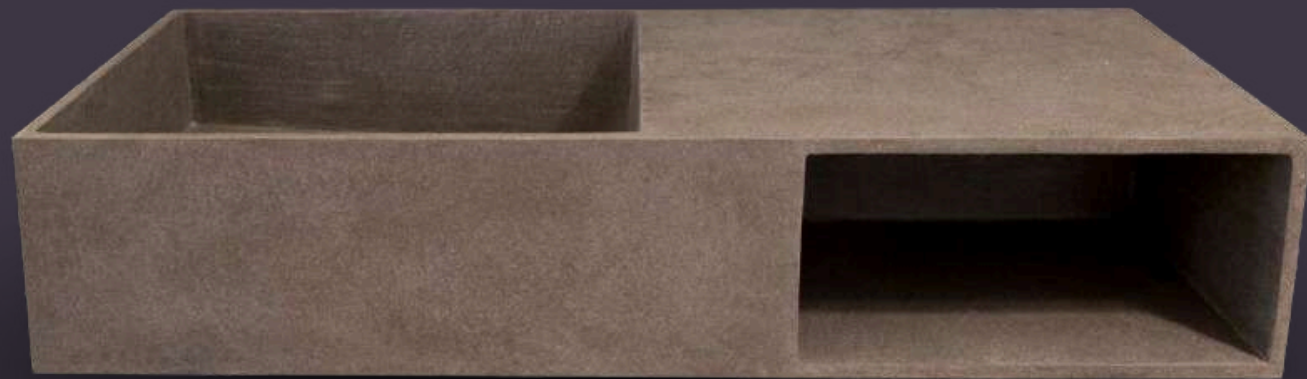

DESIGN COLLECTION

The furnishings are initially created in molds and then coated with natural materials.

The product is delivered and installed once completed.

Hybrid & Icon®

Hybrid & Icon®

*Oval Collection
Freestanding Bathtub
coated in Raw Earth.*

Alma is Hybrid & Icon® official dealer
LONDON

Hybrid & Icon®

*Pantelleria Collection
Freestanding Sink
in Custonaci Stone*

*Canale Collection
Freestanding Sink
coated in Raw Earth Lava*

CANALE COLLECTION

Suspended top with integrated sink coated in Lava

Suspended top with integrated sink coated in Raw Earth Billiemi.

Lavabo freestanding coated in Raw Earth Lava + Azole

 **Alma**
LONDON is Hybrid & Icon® official dealer

**EXPLORE THE COMPLETE DESIGN COLLECTION ON
ALMA LONDON, HYBRID&ICON OFFICIAL PARTNER**